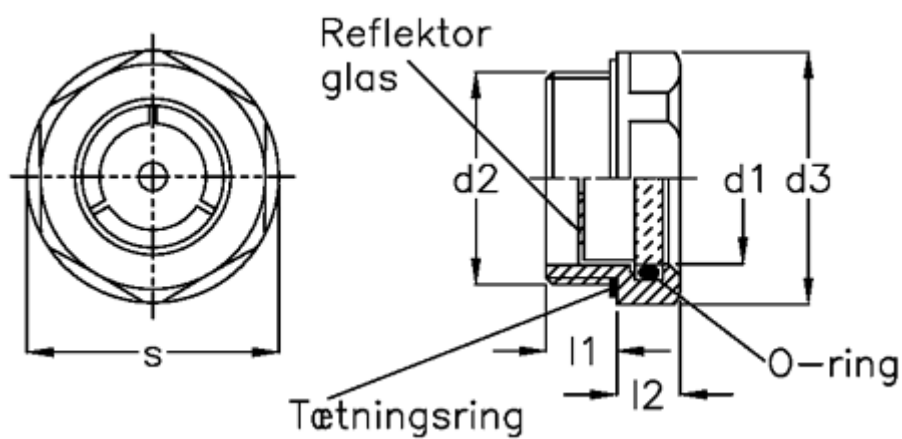

# Data Sheet

Article number: 20903524A

Description: E+G Oil level sight glass (high temp.)  
GN 743.1-24-M33x1,5-A

## Measures

d1	= 24
d2	= M33x1,5
d3	= 40
l1	= 11.0
l2	= 8.5
Max pressure	= 10 Bar
s	= 36